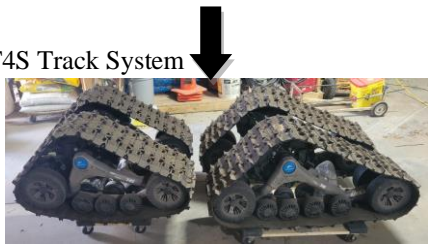

Prins

AUCTION SERVICE

Auction Date – Saturday, October 29th – 10 AM

Auction to be held at Dan's Electric 920 Flower Lane in Worthington MN

Come join us in a full dispersal of Dan's Electric. Along with the large equipment, there is a huge inventory of parts and small equipment contained in the shop & each of the service vehicles. Vehicles Sell at 12 NOON. Don't miss this one!!

Large Equipment:

1999 FL70 High-Ranger Bucket Truck, 200k Miles, 50 ft Fiberglass boom, New Rear Tires, DOT Inspected

2015 Ford Transit Van T-250, Medium Roof Height, 22k Miles, Power Windows/locks, A/C, Towing Package, Class 3 hitch, Headache Rack, American Bins & Shelving, Center Deck Console

2007 Ford E-250 95k Miles, Ac & Power windows, Towing Package, Class 3 hitch, Headache Rack, Center Deck Console

2005 Chevrolet Express 250 Cargo Van 73k Miles, Bins and shelving, Headache Rack

324 Bobcat Track Excavator, 20HP Dsl, 830 Hours, Push Blade, 2 Buckets

JD 2520 Utility Tractor, 276 Hours, 200CX Loader, Quick Detach 3 Pt, 5 Ft Box Blade, Forks, 5 Ft Belly Mower

Sky Jack 3220 Scissors Lift 20Ft, Electric, Batteries near new, No Mark Tires, 10 Ft Deck 32 In Wide

JLG Commander 20ft Scissors Lift, Electric, 10 Ft Deck 32 In Wide, Tool Caddy

2014 Continental 14 Ft Cargo Trailer, Tandem Ax

H&H 14 Ft Cargo Trailer, Tandem Ax

2018 H&H Tilt Deck Trailer, 24 Ft, Tool Box

2017 H&H 12 Ft Aluminum Utility Trailer

Well Cargo Job Site Trailer 156 Ft, Older Boat Lift

Tools and Small Equipment:

CHECK THIS OUT!!! - Camoplast Tatou UTV T4S Track System

Husqvarna K770 Gas Concrete/Cut off Saw

EZ LIFT Belt Conveyor 20'

DeWalt Metal Cutoff Saw

PowR-Quip Industrial PQDE 6500 Dsl Generator

Scaffolding Sets

Aluminum Pickup Ramps

Craftsman Tool Box

MANY LADDERS Fiberglass Extension and Step Ladders